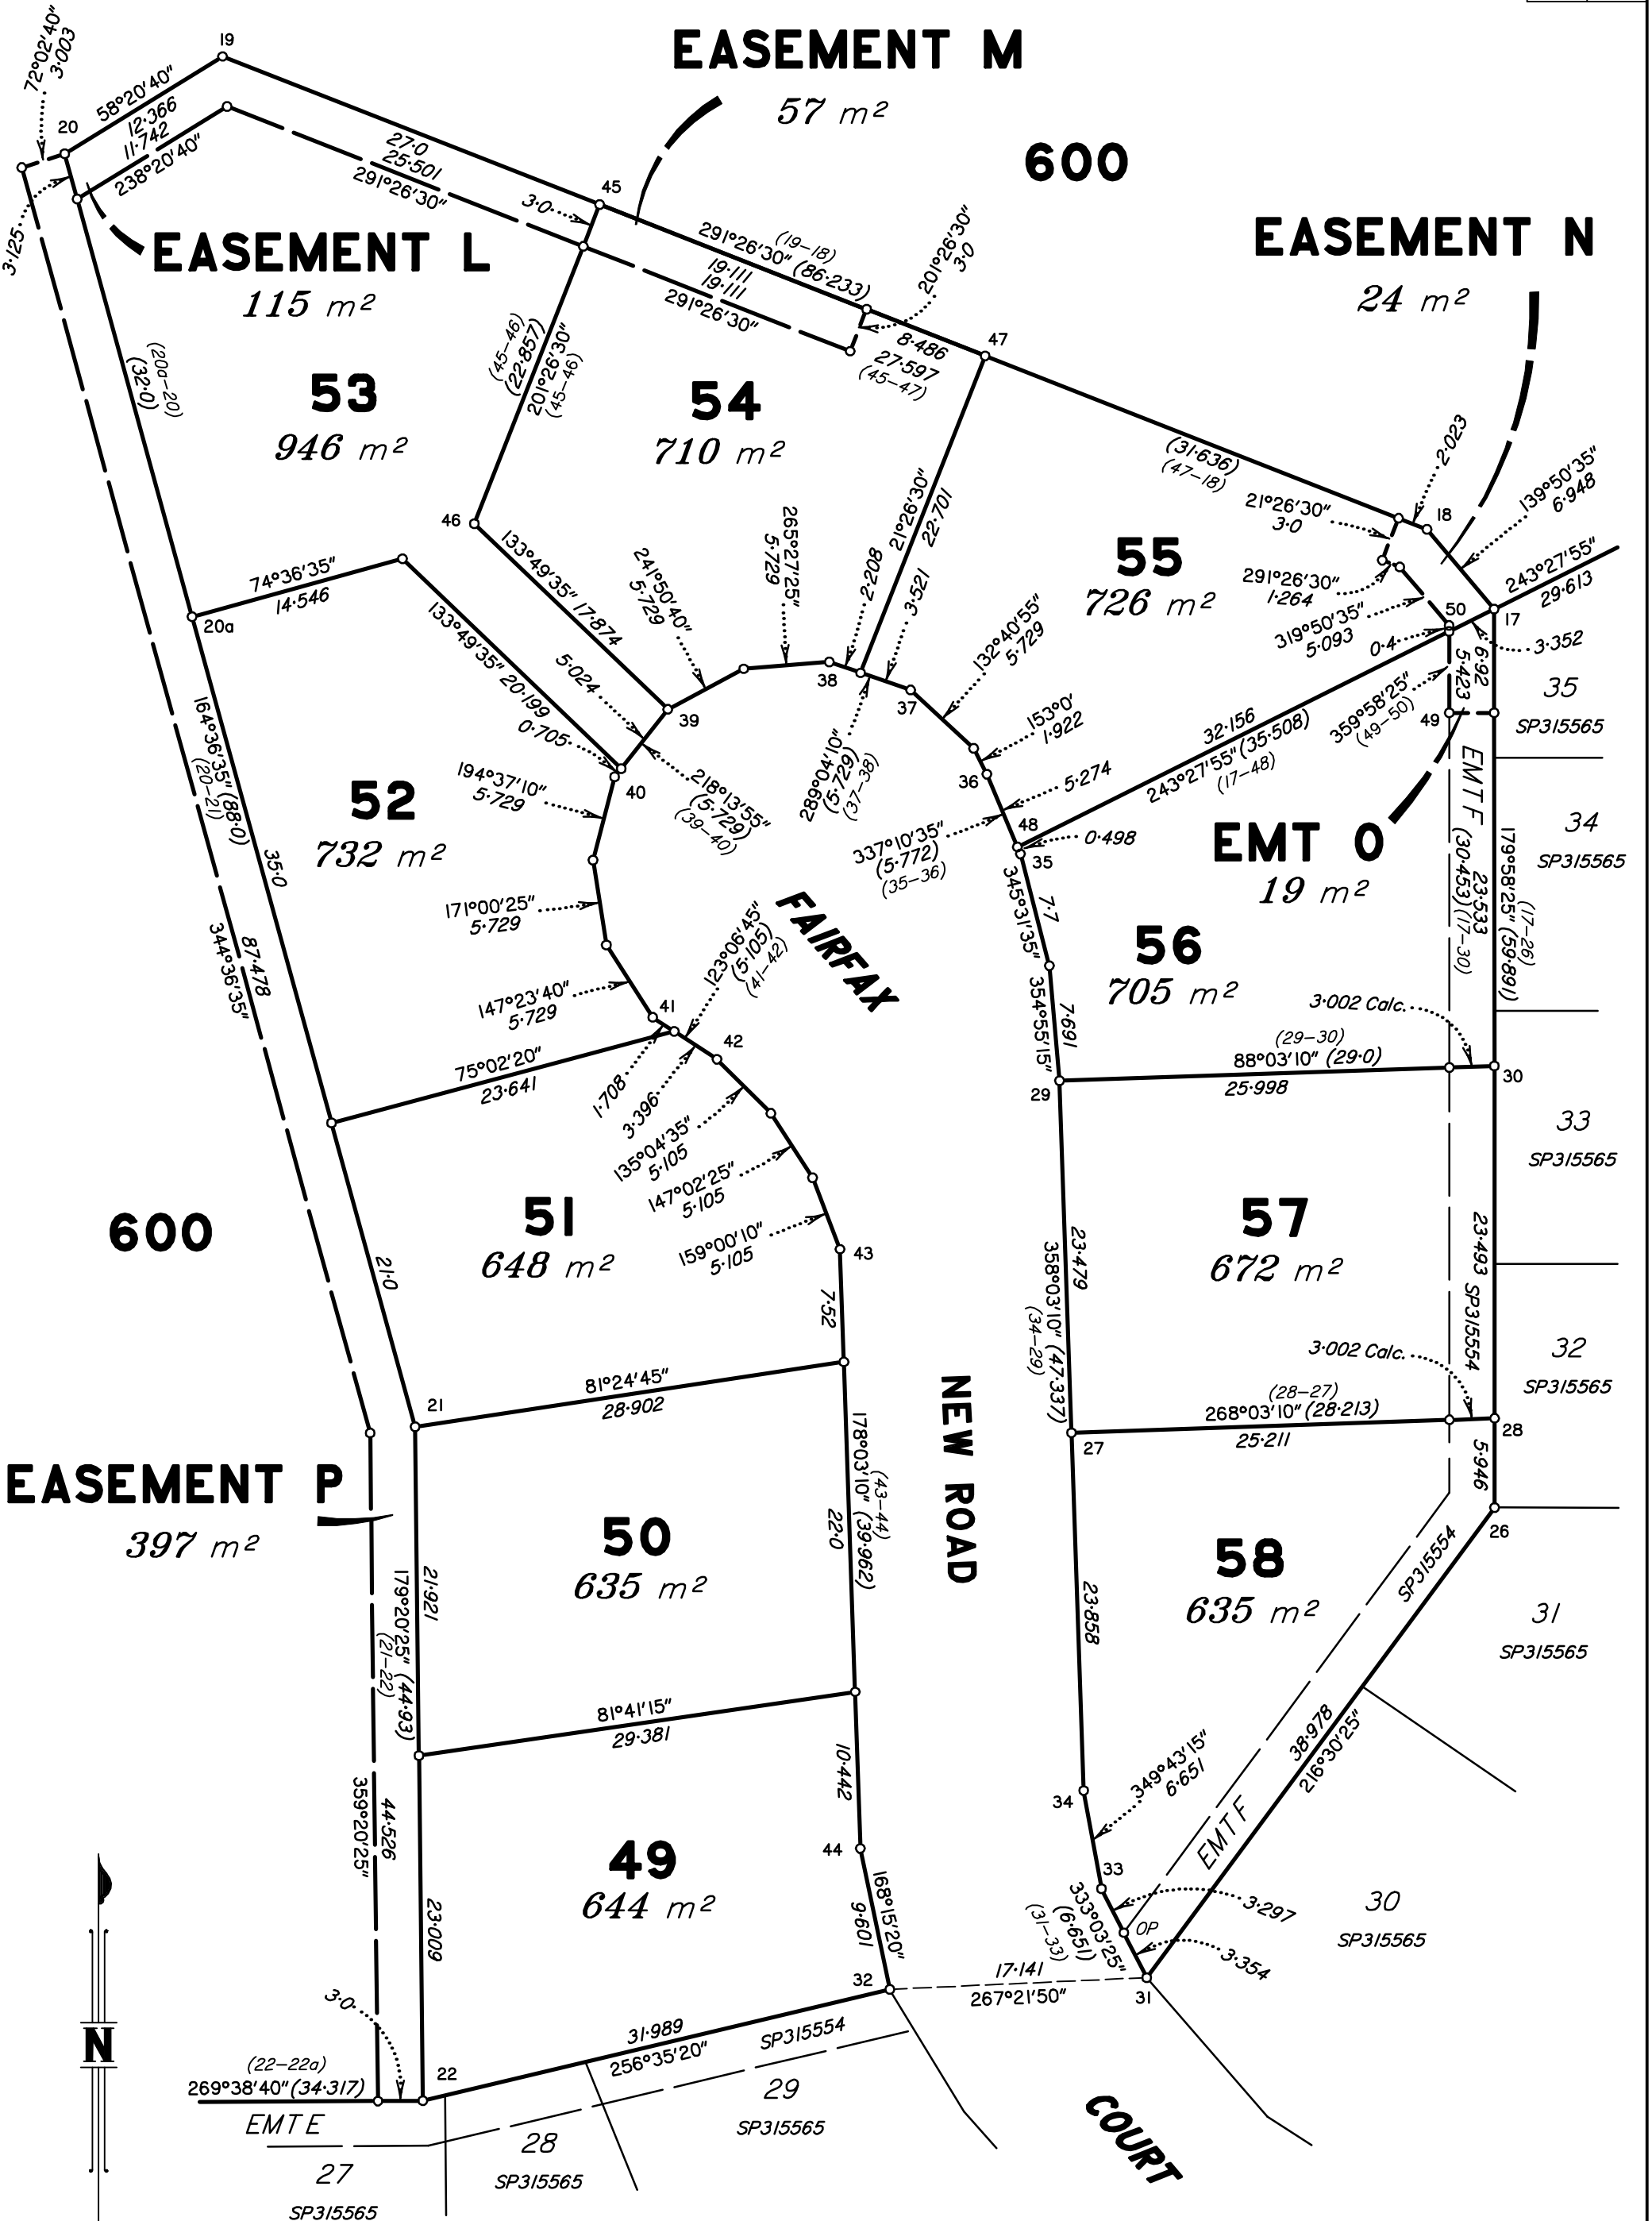

EASEMENT M

EASEMENT L

EASEMENT N

Scale 1:400 - Lengths are in Metres.

State copyright reserved.

Insert Plan Number **SP318570**